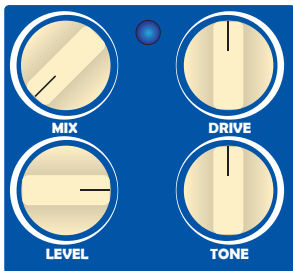

BBlue Overdrive v2.0

BBlues Ver.2.0 is the effects pedal that sound Overdrive Style Vintage tone, It's also clean sound mix control to customized combination of sounds clean and drive.

The basic circuit from 808 vintage overdrive that give the sound characteristics of the middle voice clearly for guitarist.

This device add MIX control to combination clean sound with overdrive. It's mean has 2 layers, clean sound in front of the drive sound. When we set MIX control to counterclockwise this device will be clean booster just like OP-Amp booster only Level knob can be adjusting the output level.

Then MIX control set to clockwise this device will full control by 3 knobs Drive Level and Tone.

Pedal Sample Setting

Clean Booster

808 Legend

Clean+Overdrive

Rich Driver

The Controls

DRIVE : Sets the amount of gain.

TONE : Adjust for vary of treble tone content can't use when set MIX to full counterclockwise

LEVEL : Adjust for output level.

MIX : Adjust to combination Clean sound and overdrive

Specifications

Voltage : 9V DC Negative ground.