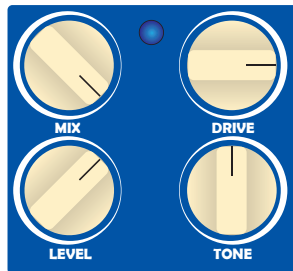

BBlue Overdrive v2.0

BBlues Ver.2.0 is the effects pedal that sound Overdrive Style Vintage tone, It's also clean sound mix control to customized combination of sounds clean and drive.

The basic circuit from 808 vintage overdrive that give the sound characteristics of the middle voice clearly for guitarist.

This device add MIX control to combination clean sound with overdrive. It's mean has 2 layers, clean sound in front of the drive sound. When we set MIX control to counterclockwise this device will be clean booster just like OP-Amp booster only Level knob can be adjusting the output level.

Then MIX control set to clockwise this device will full control by 3 knobs Drive Level and Tone.

Pedal Sample Setting

Clean Booster

808 Legend

Clean+Overdrive

Rich Driver

The Controls

DRIVE : Sets the amount of gain.

TONE : Adjust for vary of treble tone content can't use when set MIX to full counterclockwise

LEVEL : Adjust for output level.

MIX : Adjust to combination Clean sound and overdrive

Specifications

Voltage : 9V DC Negative ground.