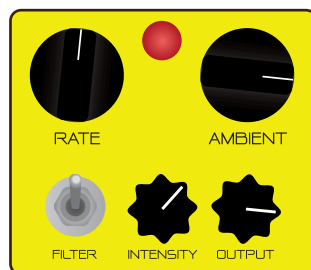

HORUS CHORUS

Horus Chorus@ is a vintage sound chorus effect based on legendary smallclone. the circuit modified some part for improve quality of sound and add more control knob for sound creativity

4 control knobs Rate for speed, Intensity for depth and Ambient for reverb room. Output adjust when use with other pedal then louder. we also add the capacitor Filter switch for select speed frequency slow or fast.

This pedal good for all musical type pop, rock, blues, jazz, it can be used. Appropriate to all kind of music.

Sweetness

Vibrato

Robot Ring

Nice Chorus

The Controls

Intensity : Depth adjust

Rate : Speed adjust

Ambient : Reverb adjust

Filter : speed frequency capacitor option

Output : Volume adjust

Specifications

Voltage : 9V DC Negative ground.

Current : 5 mA

Complete true bypass wiring

www.pedaltankfx.com