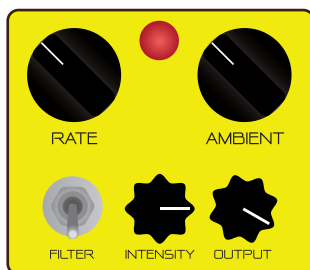

HORUS CHORUS

Horus Chorus@ is a vintage sound chorus effect based on legendary smallclone. the circuit modified some part for improve quality of sound and add more control knob for sound creativity

4 control knobs Rate for speed, Intensity for depth and Ambient for reverb room. Output adjust when use with other pedal then louder. we also add the capacitor Filter switch for select speed frequency slow or fast.

This pedal good for all musical type pop, rock, blues, jazz, it can be used. Appropriate to all kind of music.

Sweetness

Vibrato

Robot Ring

Nice Chorus

The Controls

Intensity : Depth adjust

Rate : Speed adjust

Ambient : Reverb adjust

Filter : speed frequency capacitor option

Output : Volume adjust

Specifications

Voltage : 9V DC Negative ground.

Current : 5 mA

Complete true bypass wiring

www.pedaltankfx.com