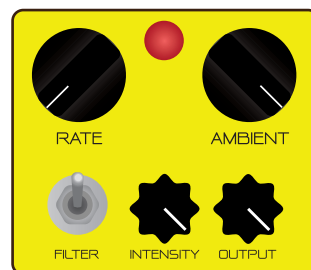

HORUS CHORUS

Horus Chorus@ is a vintage sound chorus effect based on legendary smallclone. the circuit modified some part for improve quality of sound and add more control knob for sound creativity

4 control knobs Rate for speed, Intensity for depth and Ambient for reverb room. Output adjust when use with other pedal then louder. we also add the capacitor Filter switch for select speed frequency slow or fast.

This pedal good for all musical type pop, rock, blues, jazz, it can be used. Appropriate to all kind of music.

Sweetness

Vibrato

Robot Ring

Nice Chorus

The Controls

Intensity : Depth adjust

Rate : Speed adjust

Ambient : Reverb adjust

Filter : speed frequency capacitor option

Output : Volume adjust

Specifications

Voltage : 9V DC Negative ground.

Current : 5 mA

Complete true bypass wiring

www.pedaltankfx.com