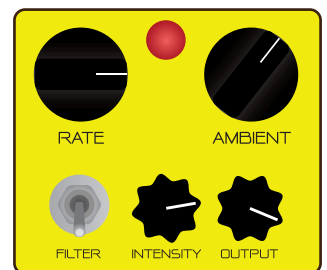

HORUS CHORUS

Horus Chorus@ is a vintage sound chorus effect based on legendary smallclone. the circuit modified some part for improve quality of sound and add more control knob for sound creativity

4 control knobs Rate for speed, Intensity for depth and Ambient for reverb room. Output adjust when use with other pedal then louder. we also add the capacitor Filter switch for select speed frequency slow or fast.

This pedal good for all musical type pop, rock, blues, jazz, it can be used. Appropriate to all kind of music.

Sweetness

Vibrato

Robot Ring

Nice Chorus

The Controls

Intensity : Depth adjust

Rate : Speed adjust

Ambient : Reverb adjust

Filter : speed frequency capacitor option

Output : Volume adjust

Specifications

Voltage : 9V DC Negative ground.

Current : 5 mA

Complete true bypass wiring

www.pedaltankfx.com